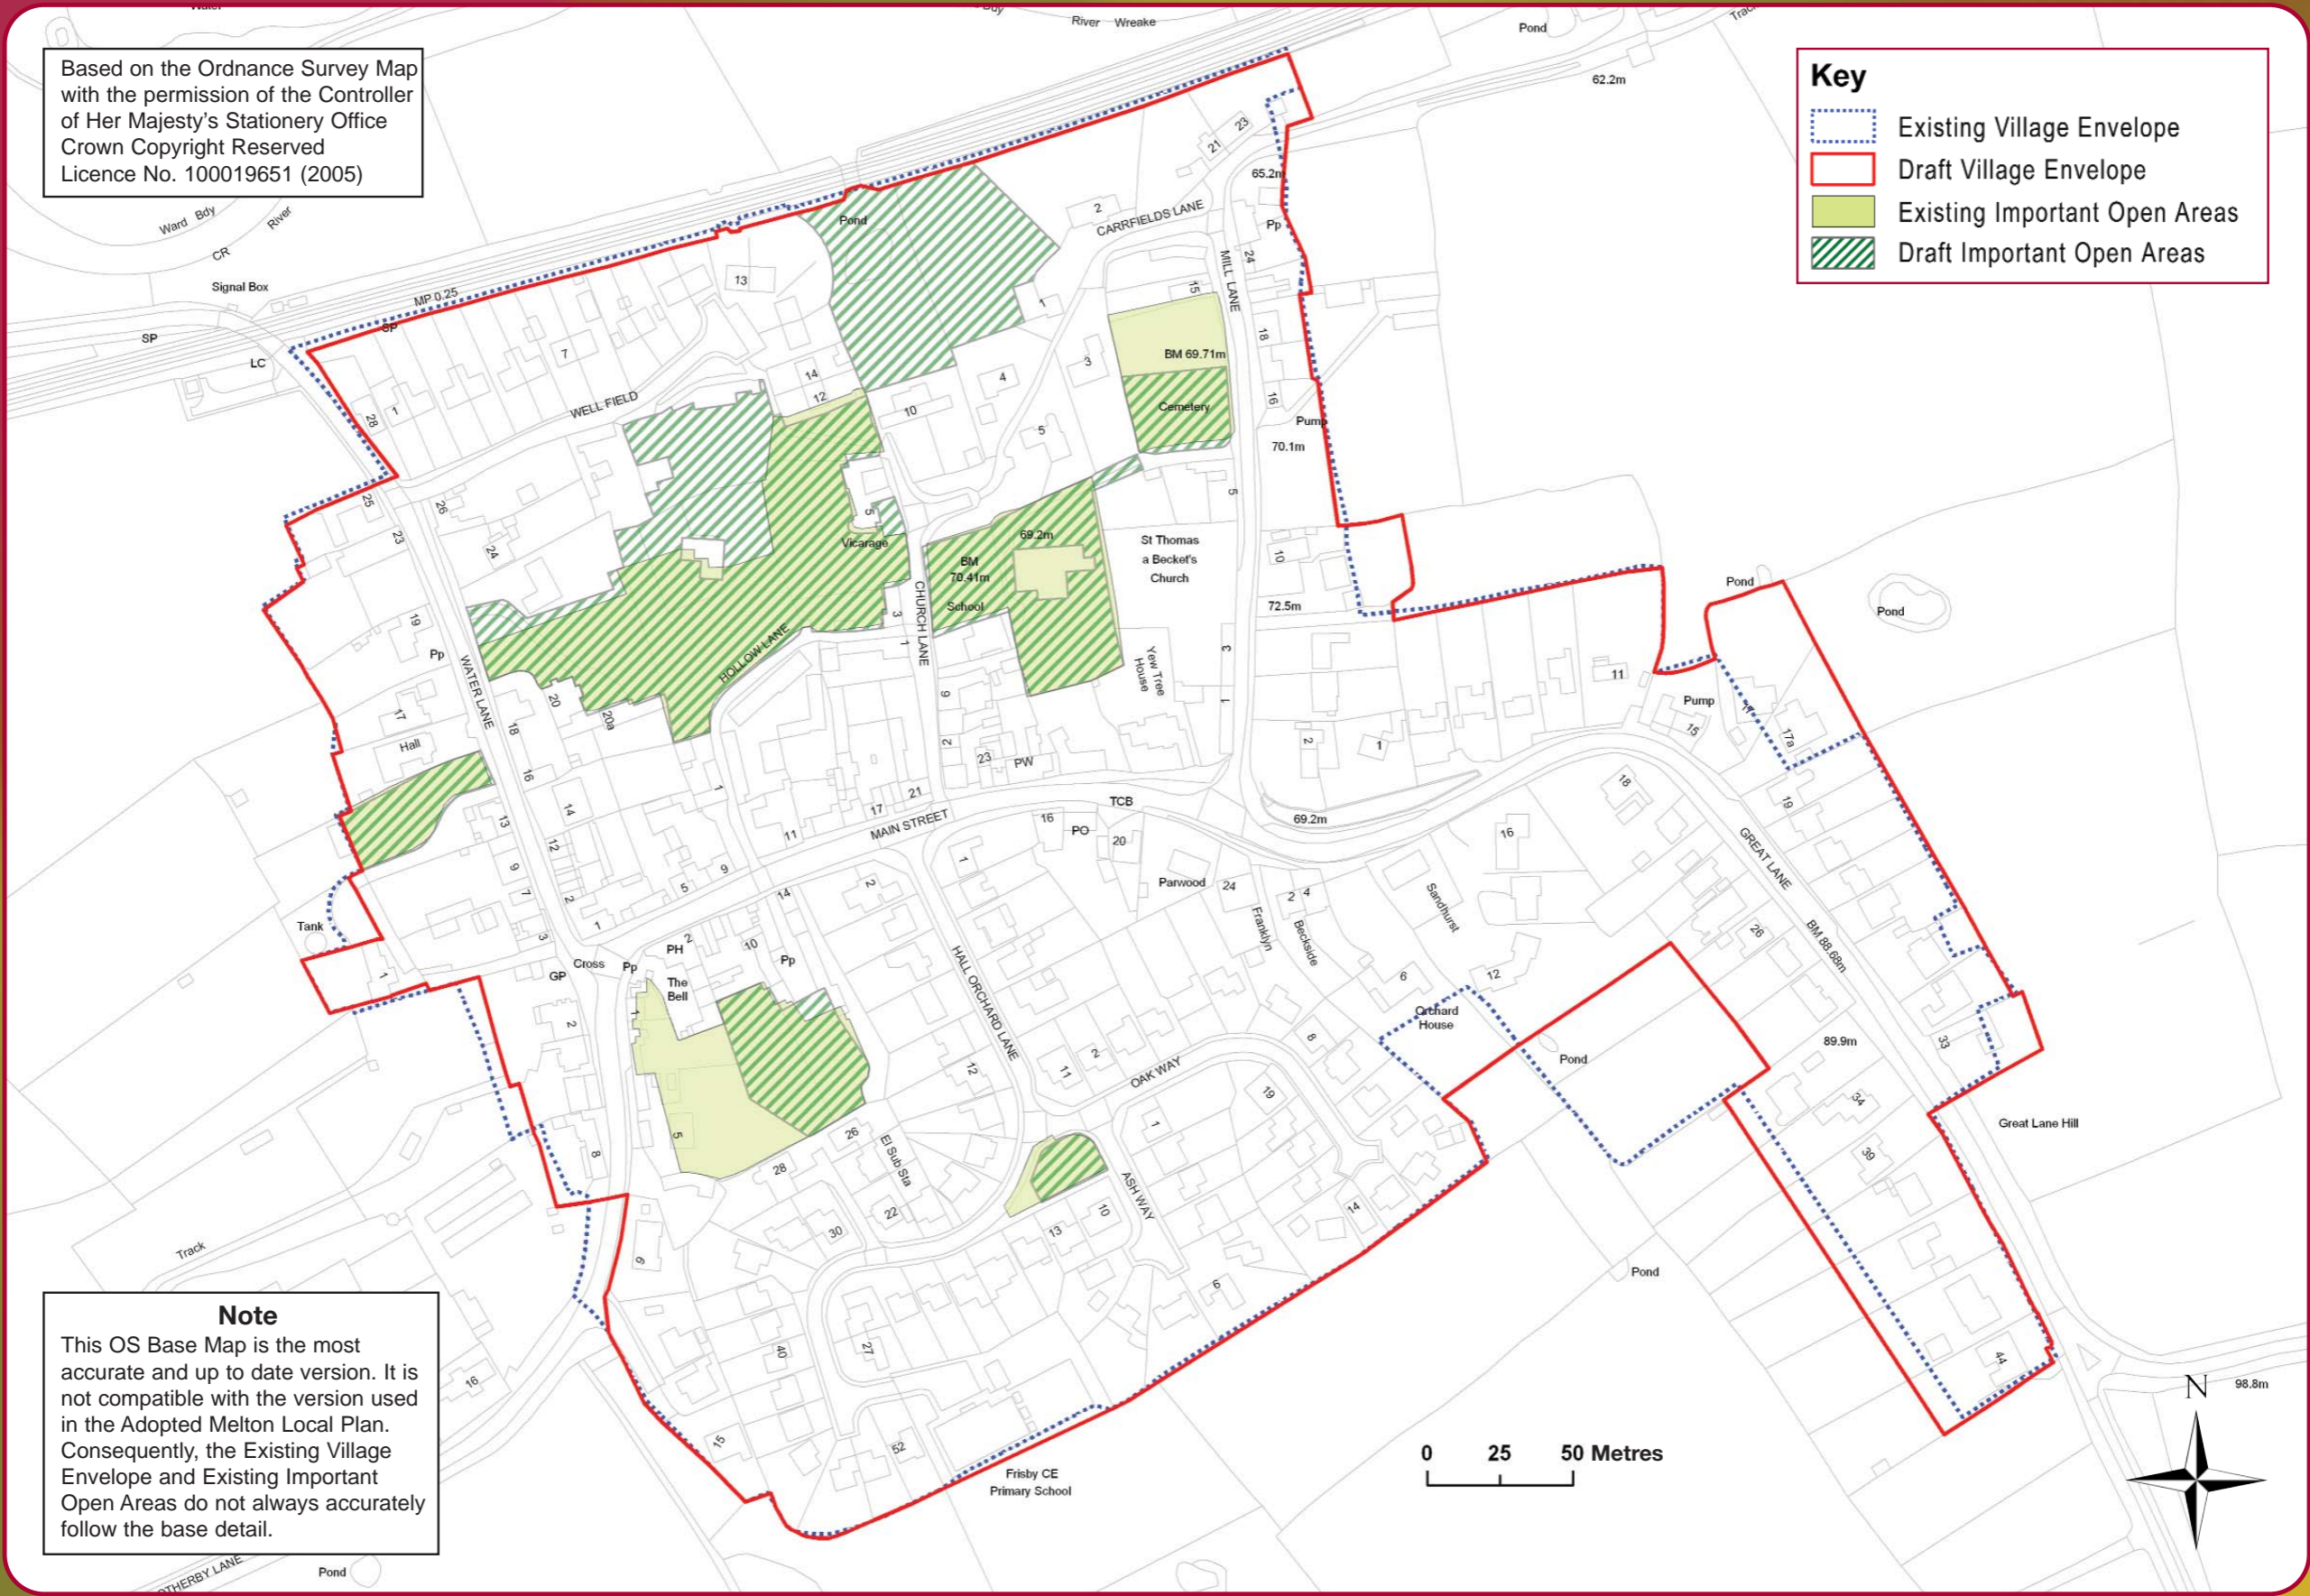

Based on the Ordnance Survey Map with the permission of the Controller of Her Majesty's Stationery Office Crown Copyright Reserved Licence No. 100019651 (2005)

Key

- Existing Village Envelope
- Draft Village Envelope
- Existing Important Open Areas
- Draft Important Open Areas

Note
 This OS Base Map is the most accurate and up to date version. It is not compatible with the version used in the Adopted Melton Local Plan. Consequently, the Existing Village Envelope and Existing Important Open Areas do not always accurately follow the base detail.